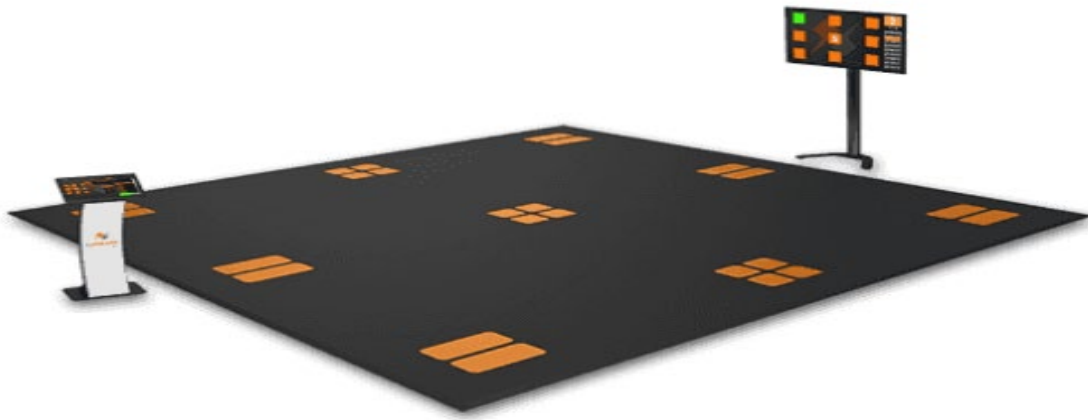

Xelerate x630

TECHNICAL DATA

Site	21.03 ft x 21.03 ft Total training area: 131 ft ² Sensor distance: 8 ft Deceleration zone: 1 ft
Sensor Fields	24 (6x2 and 3x4)
Sampling Rate	500Hz per sensor
Access Control	RFID: MIFARE Classic / Legic (Integration of existing cards and wrist bands possible)
Display	65" TV with post or Full HD Beamer
Controller	RFID: MIFARE Classic / Legic (Integration of existing cards and wrist bands possible)
Control software	xControl - Program control - Access control - Basic client management
Client management	xManager (optional) - Client database & management - Class management - Database for results & ranking
Color Options:	Grey