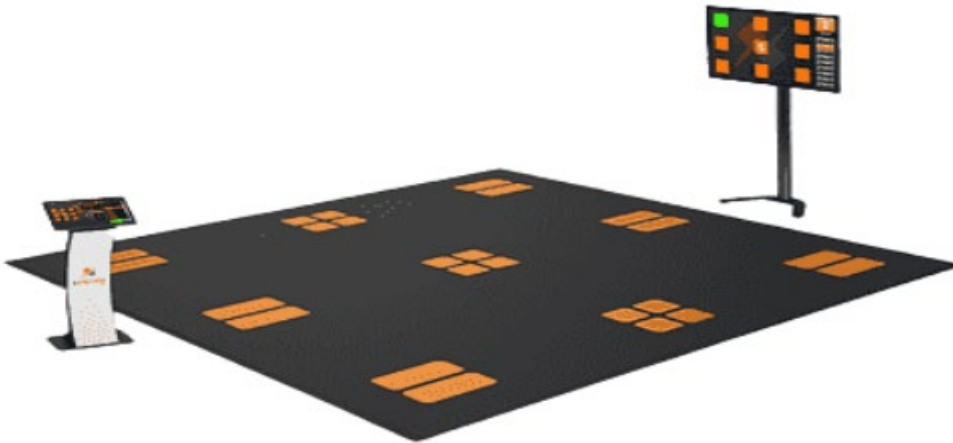

Xelerate x500

TECHNICAL DATA

Site	16.86 ft x 16.86 ft Total training area: 82 ft ² Sensor distance: 6 ft Deceleration zone: 1 ft
Sensor Fields	24 (6x2 and 3x4)
Sampling Rate	500Hz per sensor
Access Control	RFID: MIFARE Classic / Legic (Integration of existing cards and wrist bands possible)
Display	65" TV with post or Full HD Beamer
Controller	23" Touchscreen
Control software	xControl Program control -Access control -Basic client management
Client management	xManager (optional) -Client database & management -Class management -Database for results & ranking
Color Options:	Grey